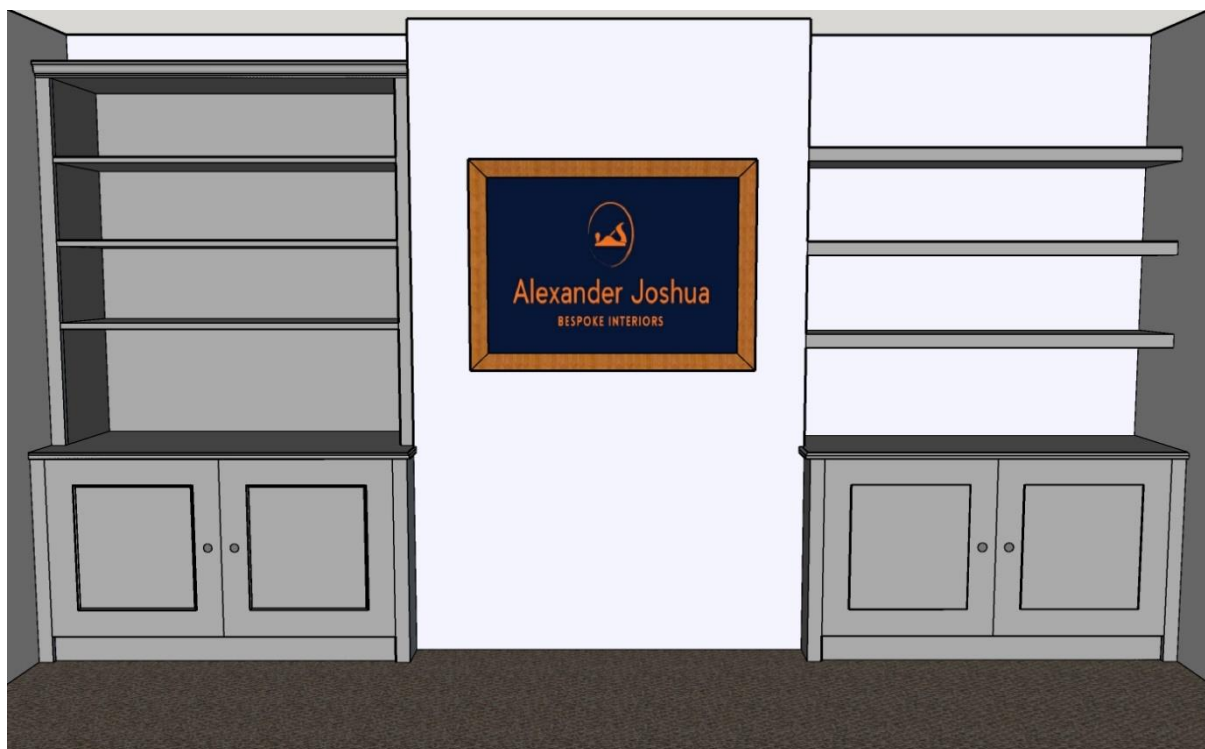

Alcove Price Guide

Here we offer a price guide on two variations of alcove units, these are our most popular designs although we are not limited to just these designs. We are able to design and manufacture to your requirements.

Modern Look

Modern look Alcove as seen above on the right, with shaker doors and 3 floating box shelves.

Fully fitted and spray finished in your chosen colour £1450 or £2800 for a pair.

Traditional

Traditional Alcove as seen above on the left, shaker doors with fitted bookcase incorporating 3 shelves.