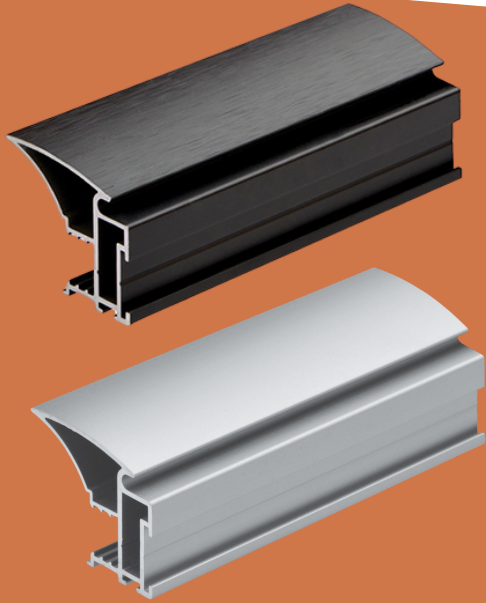

CURVE

Colours:

Brushed Black

Satin Silver

The highest level of luxury in sliding doors. Our aluminium systems include ultra smooth rolling hidden mechanisms and ultra low profile tracking. The Curve range comes with inset soft closing dust strips to create a beautiful finish.