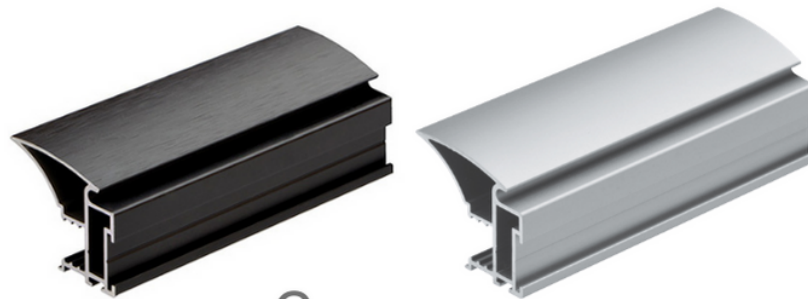

Curve

Aluminium Construction
36mm Wide
Brushed Black & Satin Silver
Inset Soft Close Dust Strip
Ultra Smooth Roll System

GLASS WOOD