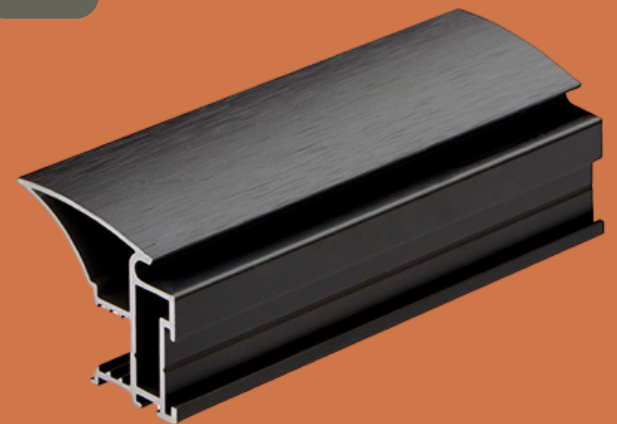

## WHY SLIDING DOORS?

- Space Saving
- Endless Design Options
- Smooth & Quiet Rolling
- Made in the UK

1

2

3

4

1: Heritage - 25mm Steel frame in silver, white & cashmere finishes.

2: Classic - 35mm Steel frame in silver, white, cashmere, walnut & light oak.

3: Shaker - 75mm Steel frame in 5 beautiful colours

4: Curve - 36mm Aluminium frames with hidden wheels.

## Colours:

White

Silver

Cashmere

The Heritage range is our lowest cost option without sacrificing any quality. Hand made from a 25mm wide steel frame and available in any combination of designs using the panels and design options on page.